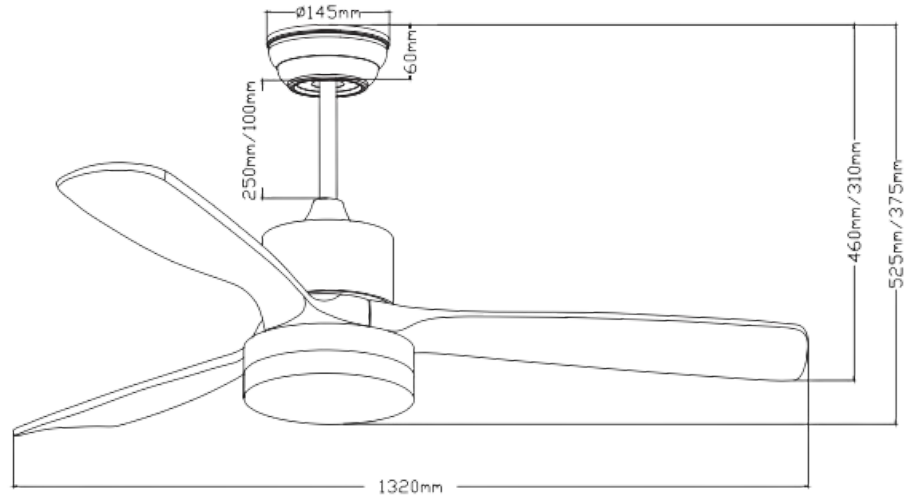

SYF3BLED24WH

Model	SYF3BLED24
Input Voltage	220 - 240V
Power	32W
RPM	165
Speed	6 speed settings
Size	52"
Net weight	6Kg
Blade	ABS
Control	Remote control
Light source	24W integrated LED
Package size	72*28*31cm
Motor colour	White
Blade colour	White